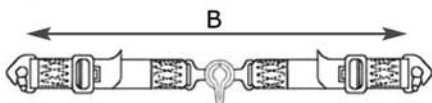

Single Seater Type

Saloon Type

Rotary (Aircraft) Buckle

Lever Latch & Link

## Shoulder Straps – Measurements Should Be Taken With Driver Seated In Vehicle

Webbing Width: 75 mm (3")  50 mm (2")

Length:  (Measure Distance "A" From Centre of Anchor Mounting Tongue to Centre of Adjuster)

## Lap Straps – Measurements Should Be Taken With Driver Seated In Vehicle

Webbing Width 75mm (3")  50mm (2")

Length:  (Measure Distance "B" From Anchor Point to Anchor Point With Driver Seated in Vehicle)

## Direction of Lap Strap Adjustment

Length C:  Standard Length of Dimension 'C' Pull Up or Pull Down is 6" (150mm) Centres

**Crotch Strap – Measurements Should Be Taken With Driver Seated In Vehicle**

Length C:  (Measure Distance "C")