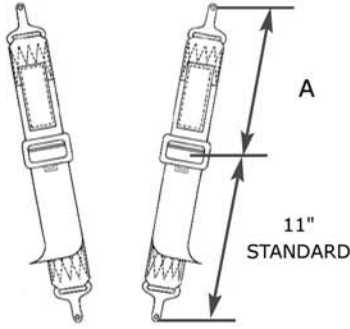

# Specification Sheet for WILLANS Harnesses

**Date:** \_\_\_\_\_ **Customer** \_\_\_\_\_  
 F.I.A. Approved  SFI Approved

Number of Harnesses Required  Measurements in:  mm  Inches  
 Colour: Blue  Red  Black

## Shoulder Straps – Measurements Should Be Taken With Driver Seated In Vehicle

Webbing Width: 75 mm (3")  50 mm (2")

Length:  (Measure Distance "A" From Centre of Anchor Mounting Tongue to Centre of Adjuster)

## Direction of Lap Strap Adjustment

Length C:  Standard Length of Dimension 'C' Pull Up or Pull Down is 6" (150mm) Centres

**Crotch Strap – Measurements Should Be Taken With Driver Seated In Vehicle**

Length C:  (Measure Distance "C")

Pinch Plates

Please State Hole Diameter: 8 mm (5/16") or 9 mm (3/8"):

Shoulder Straps

Lap Straps

Crotch Straps

**Adjuster Types & Extras**

3 Bar Locker

Standard Willans 50 mm (2") Adjuster