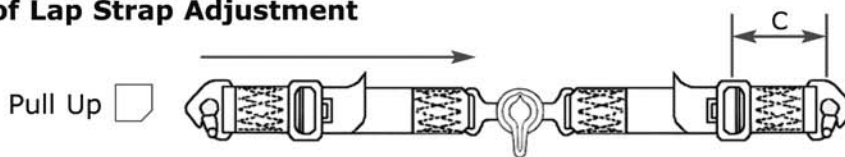

## Shoulder Straps – Measurements Should Be Taken With Driver Seated In Vehicle

Webbing Width: 75 mm (3")  50 mm (2")

Length:  (Measure Distance "A" From Centre of Anchor Mounting Tongue to Centre of Adjuster)

## Lap Straps – Measurements Should Be Taken With Driver Seated In Vehicle

Webbing Width 75mm (3")  50mm (2")

Length:  (Measure Distance "B" From Anchor Point to Anchor Point With Driver Seated in Vehicle)

## Direction of Lap Strap Adjustment

Length C:  Standard Length of Dimension 'C' Pull Up or Pull Down is 6" (150mm) Centres

**Crotch Strap – Measurements Should Be Taken With Driver Seated In Vehicle**

Length C:  (Measure Distance "C")