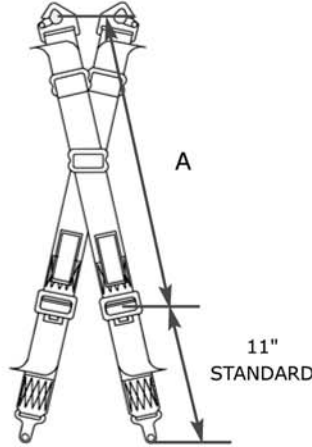

Saloon Type ☐

☐ Rotary (Aircraft) Buckle

☐ Lever Latch & Link

Shoulder Straps – Measurements Should Be Taken With Driver Seated In Vehicle

Webbing Width: 75 mm (3") ☐ 50 mm (2") ☐

Length: (Measure Distance "A" From Centre of Anchor Mounting Tongue to Centre of Adjuster)

Lap Straps – Measurements Should Be Taken With Driver Seated In Vehicle

Webbing Width 75mm (3") ☐ 50mm (2") ☐

Length: (Measure Distance "B" From Anchor Point to Anchor Point With Driver Seated in Vehicle)