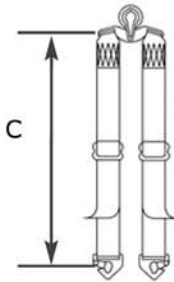

## Lap Straps – Measurements Should Be Taken With Driver Seated In Vehicle

Webbing Width 75mm (3")  50mm (2")

Length:  (Measure Distance "B" From Anchor Point to Anchor Point With Driver Seated in Vehicle)

## Direction of Lap Strap Adjustment

Length C:  Standard Length of Dimension 'C' Pull Up or Pull Down is 6" (150mm) Centres

**Crotch Strap – Measurements Should Be Taken With Driver Seated In Vehicle**

Length C:  (Measure Distance "C")

Looped & Sewn

Please State Loop Diameter In Inches:

Snap Hook

Bolt Fixing Type A

Please State Hole Diameter: 6 mm (1/4"), 8 mm (5/16") or 9 mm (3/8"):

Bolt Fixing Type B

Please State Hole Diameter: 9 mm (3/8") or 11 mm (7/16"):

Pinch Plates

Please State Hole Diameter: 8 mm (5/16") or 9 mm (3/8"):

Shoulder Straps

Lap Straps

Crotch Straps

**Adjuster Types & Extras**

3 Bar Locker

Standard Willans 50 mm (2") Adjuster