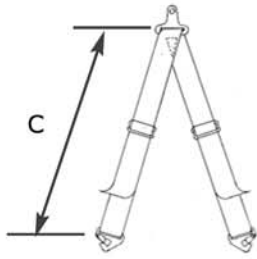

## Lap Straps – Measurements Should Be Taken With Driver Seated In Vehicle

Webbing Width 75mm (3")  50mm (2")

Length:  (Measure Distance "B" From Anchor Point to Anchor Point With Driver Seated in Vehicle)

## Direction of Lap Strap Adjustment

Length C:  Standard Length of Dimension 'C' Pull Up or Pull Down is 6" (150mm) Centres

**Crotch Strap – Measurements Should Be Taken With Driver Seated In Vehicle**

Length C:  (Measure Distance "C")

Looped & Sewn

Please State Loop Diameter In Inches:

Snap Hook

Bolt Fixing Type A

Please State Hole Diameter: 6 mm (1/4"), 8 mm (5/16") or 9 mm (3/8"):

Bolt Fixing Type B

Please State Hole Diameter: 9 mm (3/8") or 11 mm (7/16"):

Pinch Plates

Please State Hole Diameter: 8 mm (5/16") or 9 mm (3/8"):

Shoulder Straps

Lap Straps

Crotch Straps

**Adjuster Types & Extras**

3 Bar Locker

Standard Willans 50 mm (2") Adjuster