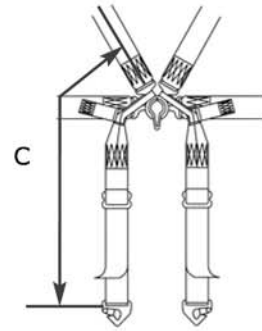

## Shoulder Straps – Measurements Should Be Taken With Driver Seated In Vehicle

Webbing Width: 75 mm (3")  50 mm (2")

Length:  (Measure Distance "A" From Centre of Anchor Mounting Tongue to Centre of Adjuster)

## Lap Straps – Measurements Should Be Taken With Driver Seated In Vehicle

Webbing Width 75mm (3")  50mm (2")

Length:  (Measure Distance "B" From Anchor Point to Anchor Point With Driver Seated in Vehicle)

## Direction of Lap Strap Adjustment

Length C:  Standard Length of Dimension 'C' Pull Up or Pull Down is 6" (150mm) Centres

**Crotch Strap – Measurements Should Be Taken With Driver Seated In Vehicle**

Length C:  (Measure Distance "C")

Looped & Sewn

Please State Loop Diameter In Inches:

Snap Hook

Bolt Fixing Type A

Please State Hole Diameter: 6 mm (1/4"), 8 mm (5/16") or 9 mm (3/8"):

Bolt Fixing Type B

Please State Hole Diameter: 9 mm (3/8") or 11 mm (7/16"):